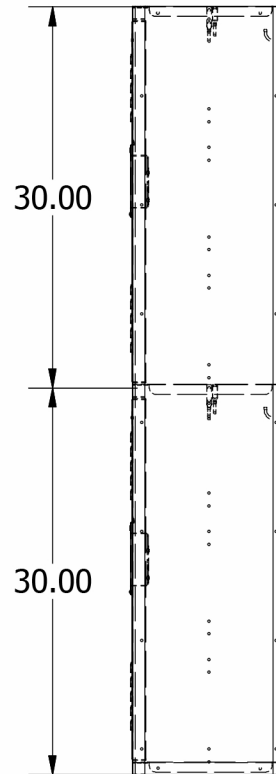

60" High 2 Tier
Jorgenson Signature Locker

Allow $\frac{1}{16}$ " growth per frame

Jorgenson Lockers

1239 South 700 West
Salt Lake City, UT 84104
101 Johnston Circle
Palmetto, GA 30268

Jorgenson Lockers

A div. of Jorgenson Industrial Companies