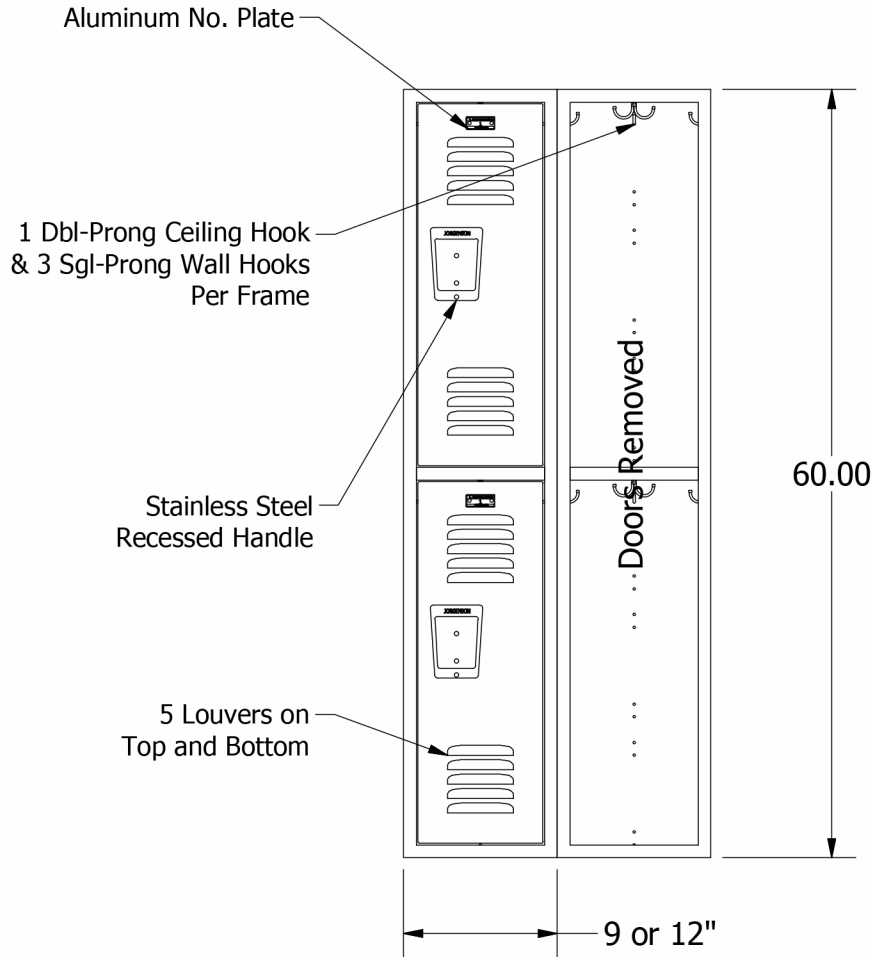

60" High 2 Tier
Jorgenson Signature Locker

Allow $\frac{1}{16}$ " growth per frame

Jorgenson Lockers

1239 South 700 West
Salt Lake City, UT 84104
101 Johnston Circle
Palmetto, GA 30268

Jorgenson Lockers

A div. of Jorgenson Industrial Companies